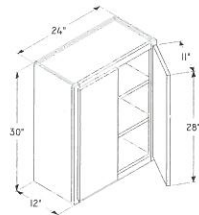

30" High Wall Cabinets

- W930
- W1230
- W1530
- W1830
- W2130
- W2430B
- W2730B
- W3030B
- W3330B
- W3630B
- W3930
- W4230
- W4830B