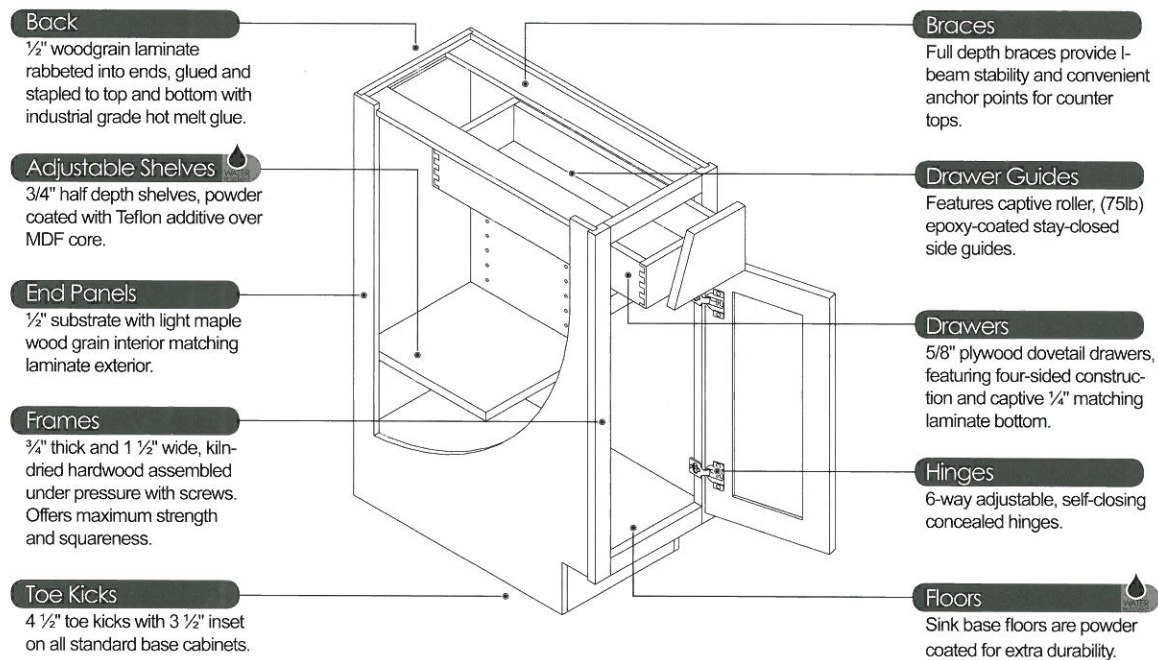

front range Cabinet

DISTRIBUTORS, INC.

925 Ford St
Colorado Springs, CO 80915

www.fronrangepcabinets.com
P 719-596-1000
F 719-637-3727

Base Cabinet Features

SMART
CABINETS®

Brighton Door Style in Root Beer

Solid Maple Mortise and Tenon Door Frame

Veneer Flat Panel

Solid Maple Drawer Front

Reverse Bevel Edge Profile - 

Standard Overlay

IN STOCK CABINETS

12" High Wall Cabinets

- W3012B
- W3312B
- W3612B

15" High Wall Cabinets

- W3015B
- W3615B

18" High Wall Cabinets

- W3018B
- W3318B
- W3618B

30" High Wall Cabinets

- W930
- W1230
- W1530
- W1830
- W2130
- W2430B
- W2730B
- W3030B
- W3330B
- W3630B
- W3930
- W4230
- W4830B

Wall Corner Cabinets

- DWA2430
- WBC2430
- WBC3030
- WBC3630B
- WBC4230B
- WBC4830B

Base Cabinets

- B9
- B12
- B15
- B18
- B21
- B24B
- B27B
- B30B
- B33B
- B36B
- B39
- B42
- B48B

3-Drawer Base Cabinets

- B3D12
- B3D15
- B3D18
- B3D24