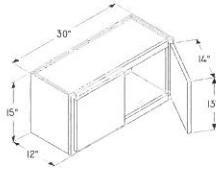

Veneer Flat Panel

Solid Maple Drawer Front

Reverse Bevel Edge Profile - 

Standard Overlay

IN STOCK CABINETS

12" High Wall Cabinets

- W3012B
- W3312B
- W3612B

15" High Wall Cabinets